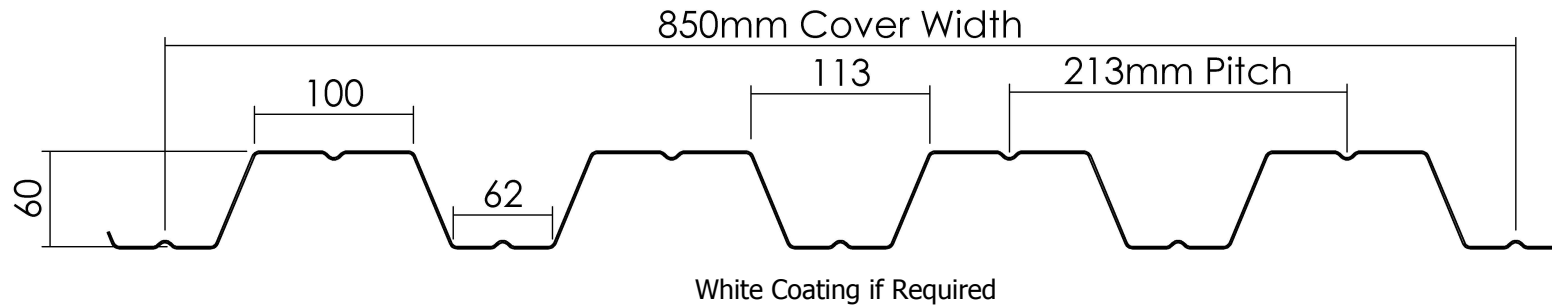

Roof Deck

SR60+ Profile

The profiles detailed on this drawing are protected by Firth Steels Ltd.

Contact our Technical Department
t: +44 (0) 1484 405940
e: scott@firth-steels.co.uk
w: firth-steels.co.uk